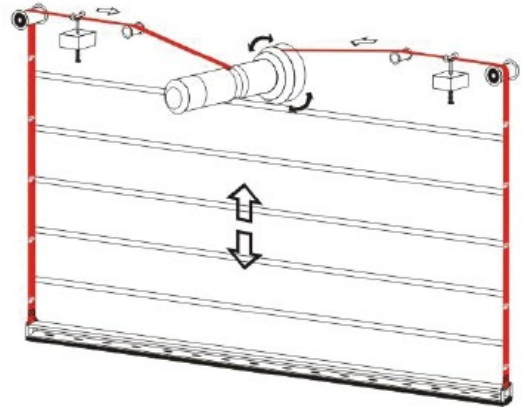

Single Motor Operation