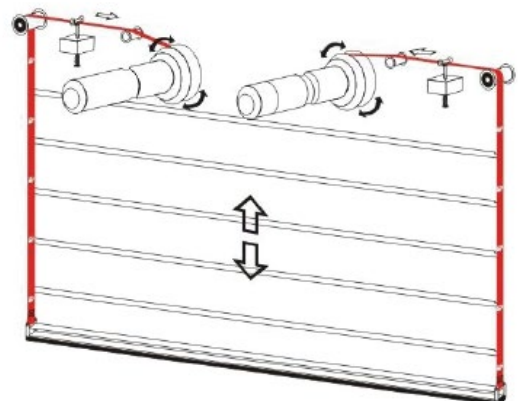

Double Motor Operation
(used on very wide doors)