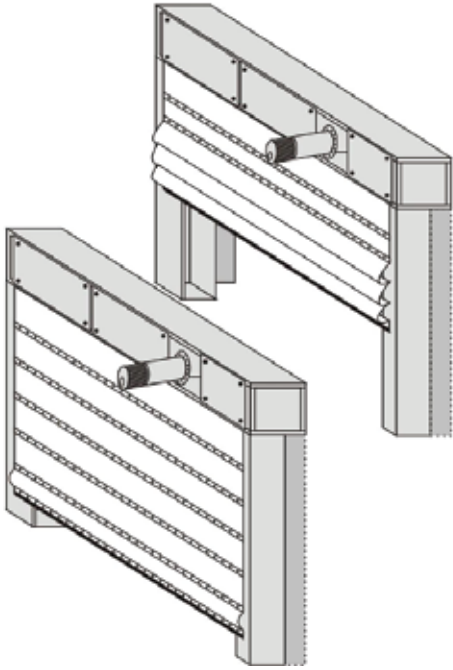

Very strong horizontal beam sections stack on top of one another to create an extremely tough door.

EXTREMELY LARGE SPAN

Spanning doorways up to 35m wide and 30m high, the Ulti-Fold Max is a great option for turning large openings into responsive doorways, where you can easily maintain a different environment on the inside of the door to the outside.

VERY HIGH WIND RESISTANCE.

- The horizontal bars are fitted into pockets which are welded to the curtain, giving this door a Class 4 wind rating (up to 130km/h), which is unheard of for a door this size.

Double skin, high strength PVC ensures a complete weather proof seal when closed.

SAFETY

A reversing bottom edge, safety sensor technology and vision panels come standard with the Ulti-Fold Max, ensuring safety is maximised around your large door openings.