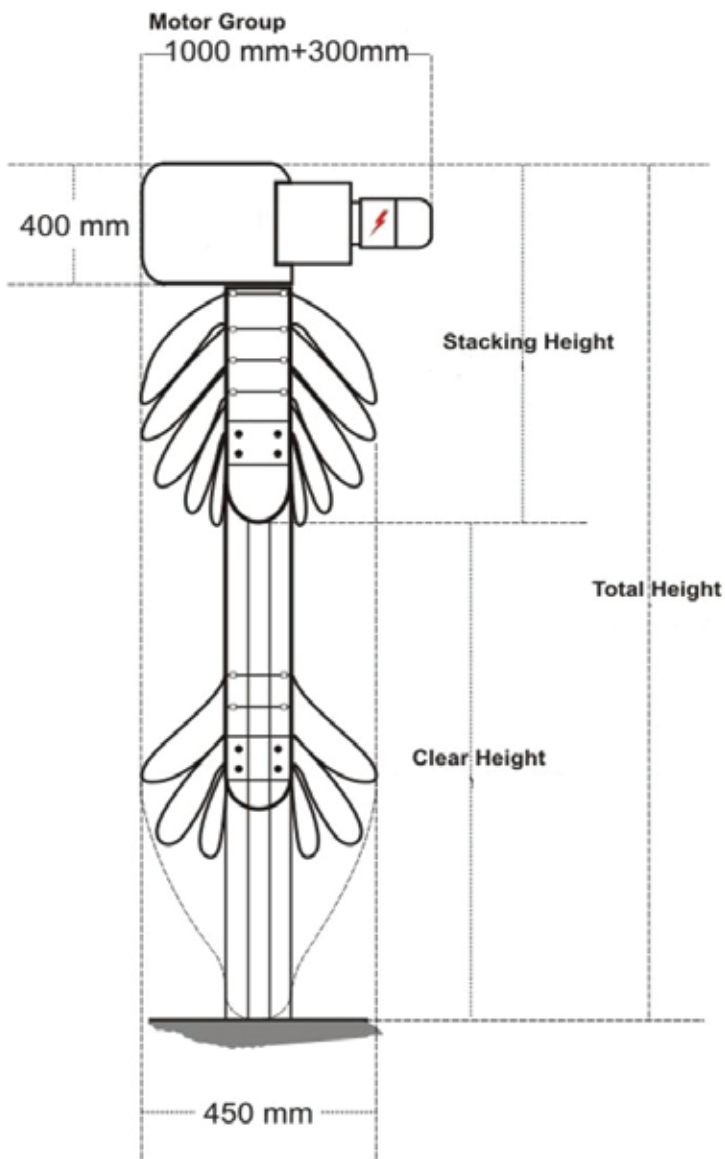

Maximum Opening Speed: 0.3m/sec

Maximum Closing Speed: 0.3m/sec

Rapid acting warehouse door for extremely oversized doorways up to 35m wide and 20m high, with high wind resistance and unmatched strength.

Very strong horizontal beam sections stack on top of one another to create an extremely tough door.

EXTREMELY LARGE SPAN

Spanning doorways up to 35m wide and 30m high, the Ulti-Fold Max is a great option for turning large openings into responsive doorways, where you can easily maintain a different environment on the inside of the door to the outside.

VERY HIGH WIND RESISTANCE.

- The horizontal bars are fitted into pockets which are welded to the curtain, giving this door a Class 4 wind rating (up to 130km/h), which is unheard of for a door this size.