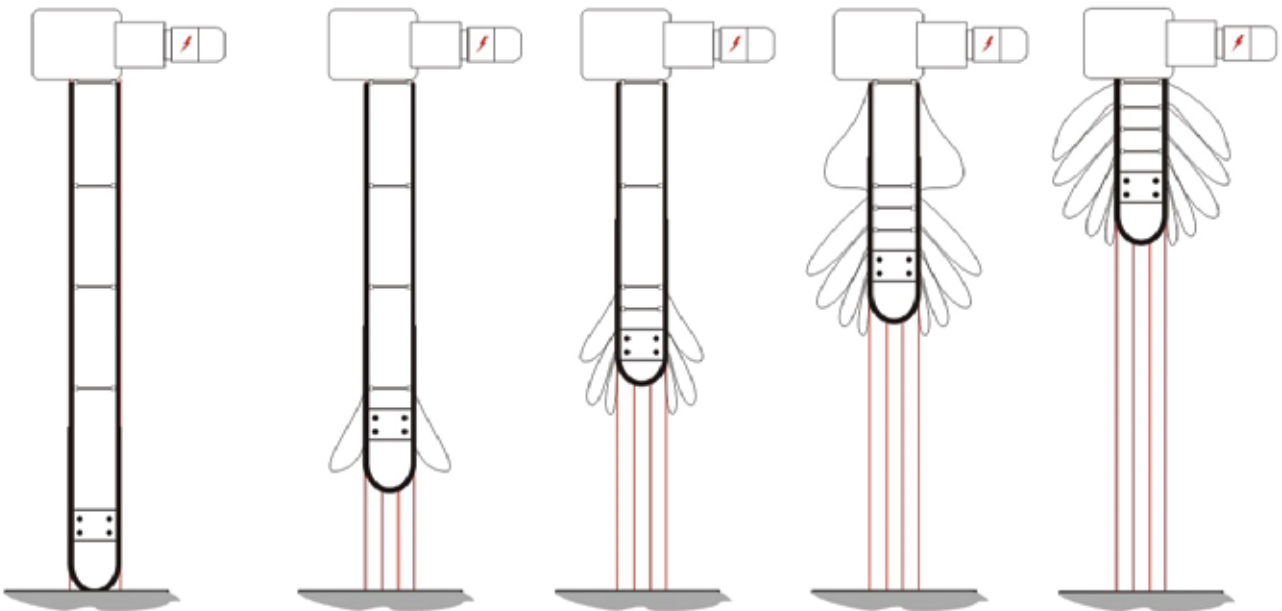

Maximum Opening Speed: 0.3m/sec

Maximum Closing Speed: 0.3m/sec

Rapid acting warehouse door for extremely oversized doorways up to 35m wide and 20m high, with high wind resistance and unmatched strength.

Very strong horizontal beam sections stack on top of one another to create an extremely tough door.

EXTREMELY LARGE SPAN

Spanning doorways up to 35m wide and 30m high, the Ulti-Fold Max is a great option for turning large openings into responsive doorways, where you can easily maintain a different environment on the inside of the door to the outside.

VERY HIGH WIND RESISTANCE.

- The horizontal bars are fitted into pockets which are welded to the curtain, giving this door a Class 4 wind rating (up to 130km/h), which is unheard of for a door this size.

Double skin, high strength PVC ensures a complete weather proof seal when closed.

SAFETY

A reversing bottom edge, safety sensor technology and vision panels come standard with the Ulti-Fold Max, ensuring safety is maximised around your large door openings.