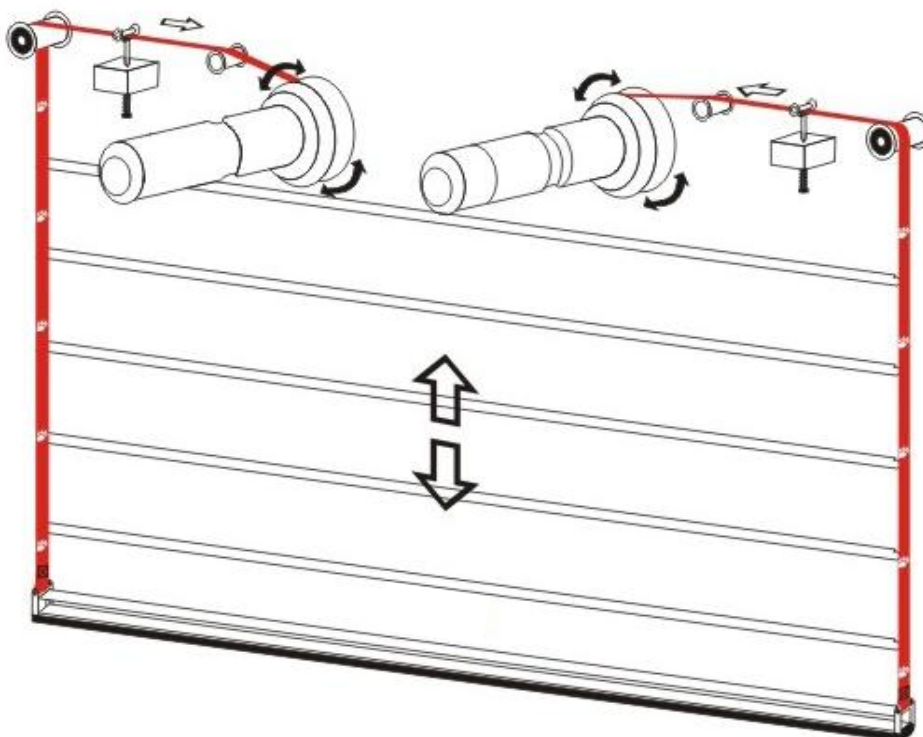

SPECIALIST ACCESS WAY SOLUTIONS

ULTI-FOLD MAX RAPID ACTING DOOR

CONCEPT OF OPERATION

CONCEPT OF OPERATION

Available up to 30 meters width opening!

CONCEPT OF OPERATION

Very strong horizontal beam sections – stack on each other to create the ultimate strength door

CONCEPT OF OPERATION

Double skin, high strength PVC ensures a complete weather proof seal when closed.

CONCEPT OF OPERATION

Single motor operation

Double motor operation – used on very wide doors