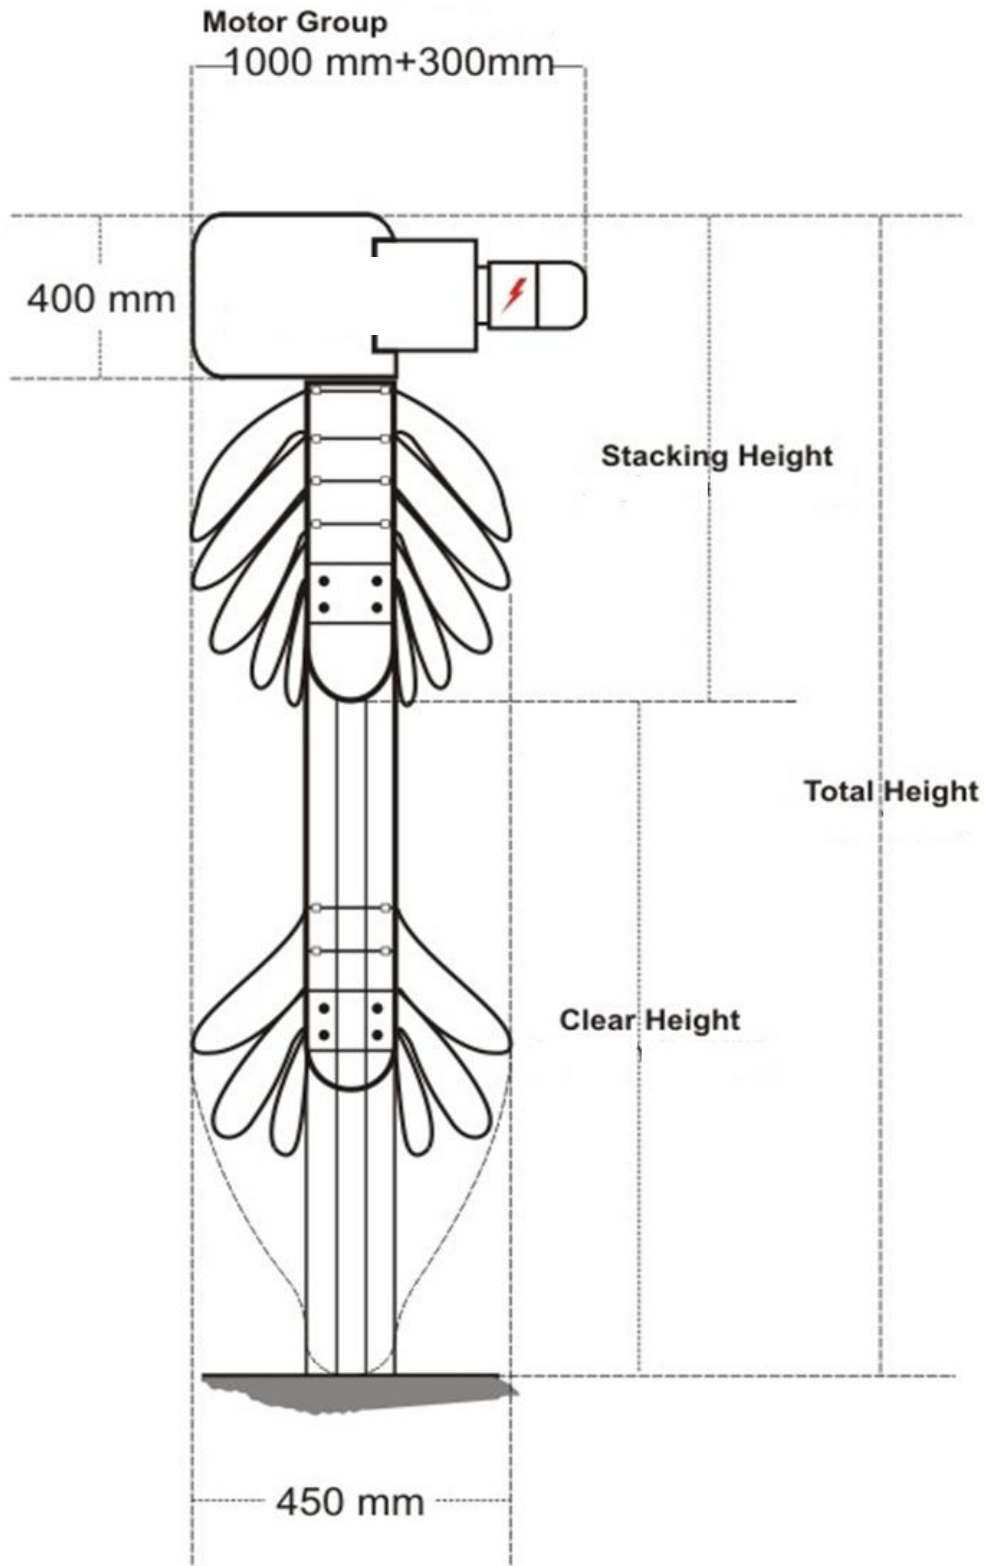

SPECIALIST ACCESS WAY SOLUTIONS

ULTI-FOLD MAX RAPID ACTING DOOR

CONCEPT OF OPERATION

CONCEPT OF OPERATION

Available up to 30 meters width opening!

CONCEPT OF OPERATION

Very strong horizontal beam sections – stack on each other to create the ultimate strength door

CONCEPT OF OPERATION

Double skin, high strength PVC ensures a complete weather proof seal when closed.

CONCEPT OF OPERATION

Single motor operation

Double motor operation – used on very wide doors