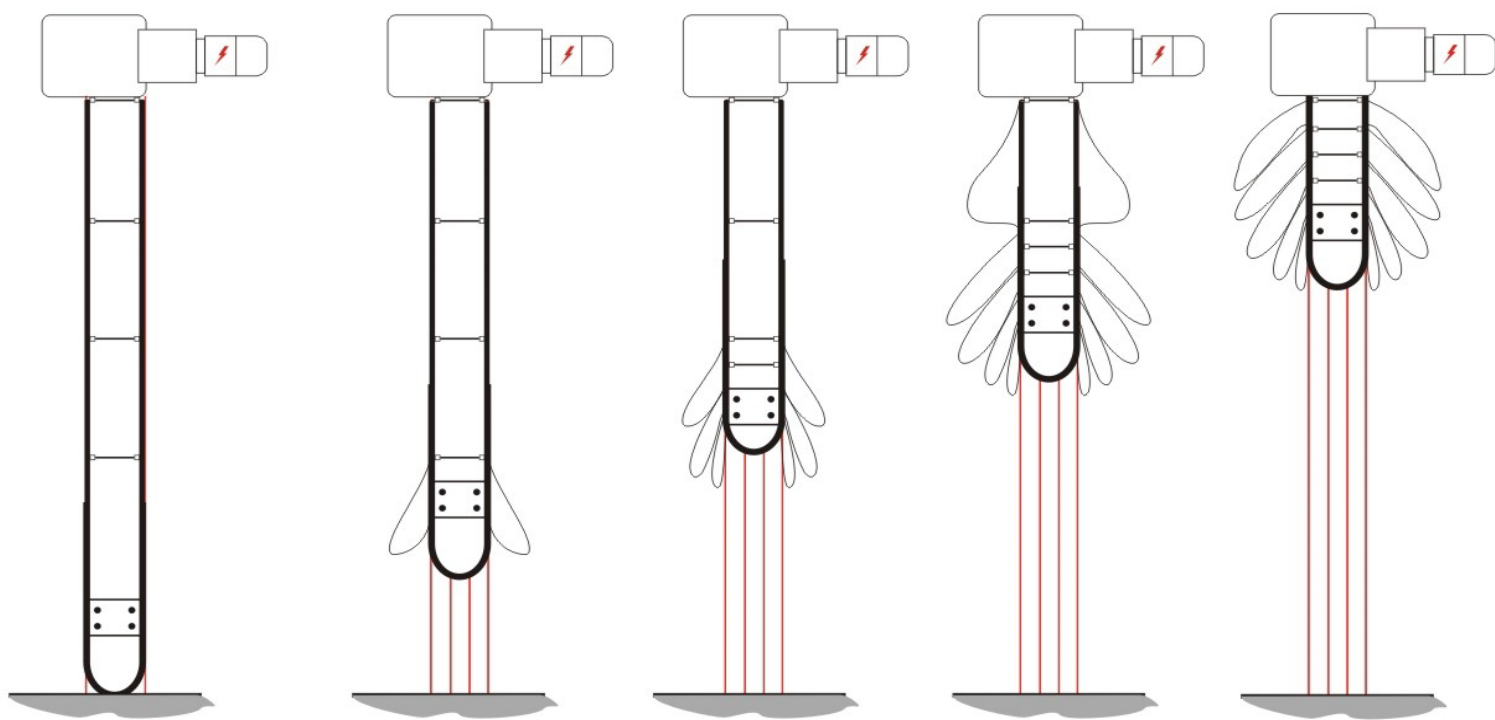

SPECIALIST ACCESS WAY SOLUTIONS

ULTI-FOLD MAX RAPID ACTING DOOR

CONCEPT OF OPERATION

CONCEPT OF OPERATION

Available up to 30 meters width opening!

CONCEPT OF OPERATION

Very strong horizontal beam sections – stack on each other to create the ultimate strength door

CONCEPT OF OPERATION

Double skin, high strength PVC ensures a complete weather proof seal when closed.

CONCEPT OF OPERATION

Single motor operation

Double motor operation – used on very wide doors