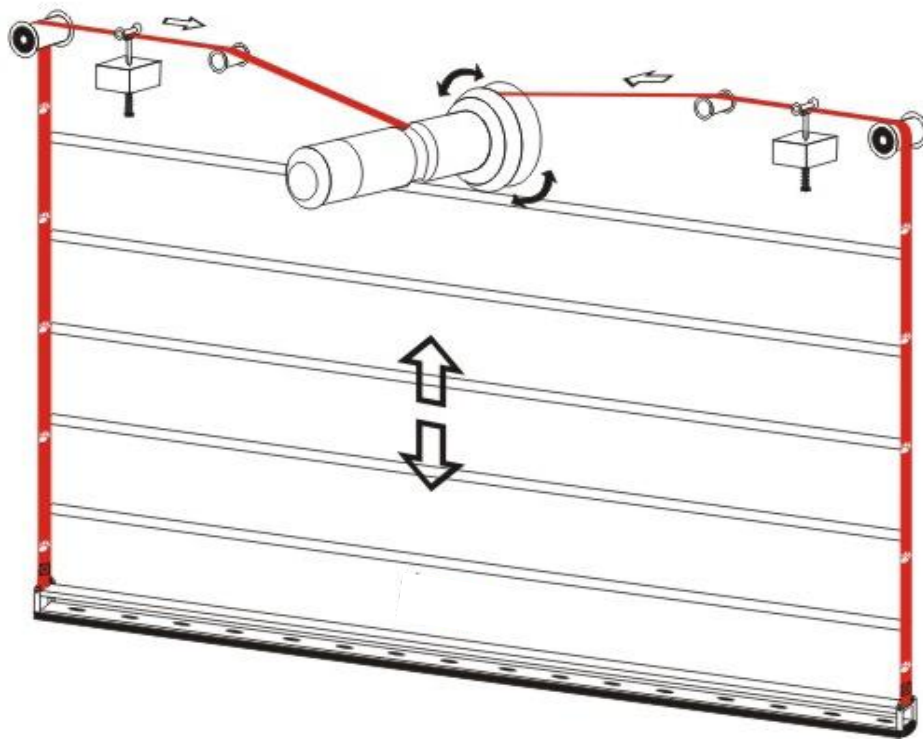

SPECIALIST ACCESS WAY SOLUTIONS

ULTI-FOLD MAX RAPID ACTING DOOR

CONCEPT OF OPERATION

CONCEPT OF OPERATION

Available up to 30 meters width opening!

CONCEPT OF OPERATION

Very strong horizontal beam sections – stack on each other to create the ultimate strength door

CONCEPT OF OPERATION

Double skin, high strength PVC ensures a complete weather proof seal when closed.

CONCEPT OF OPERATION

Single motor operation

Double motor operation – used on very wide doors