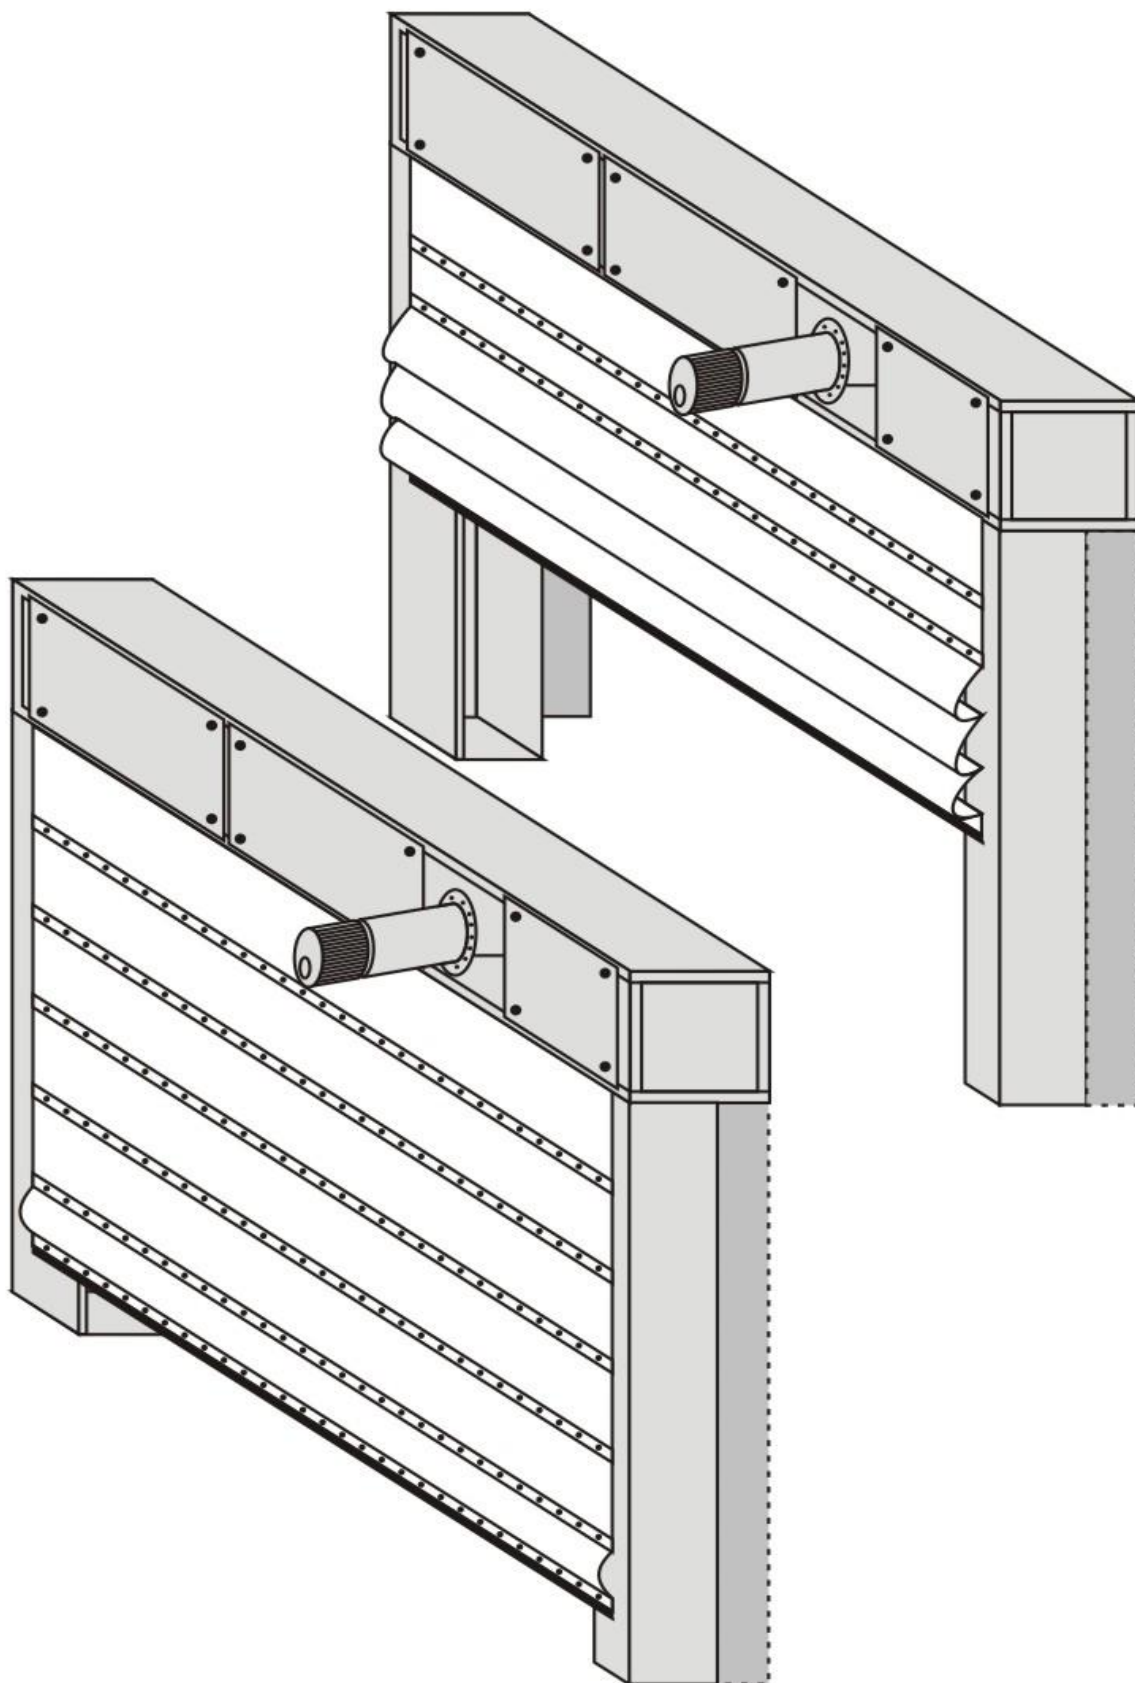

SPECIALIST ACCESS WAY SOLUTIONS

ULTI-FOLD MAX RAPID ACTING DOOR

CONCEPT OF OPERATION

CONCEPT OF OPERATION

Available up to 30 meters width opening!

CONCEPT OF OPERATION

Very strong horizontal beam sections – stack on each other to create the ultimate strength door

CONCEPT OF OPERATION

Double skin, high strength PVC ensures a complete weather proof seal when closed.

CONCEPT OF OPERATION

Single motor operation

Double motor operation – used on very wide doors